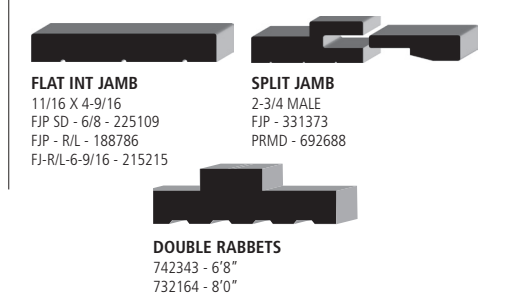

Crown

Casing

Chair Rail

Mullion

Backband

Cove

Base Cap

Bed Mould

Picture

Brick Mould

Drip Cap

Panel Mould

Ply Cap

Stop

Edging

S4S/Lattice

Astragal

Jamb

Corner Guard

Rake/Shingle Mould

Base Shoe

Screen

Plinth/Rosette

Chamfer