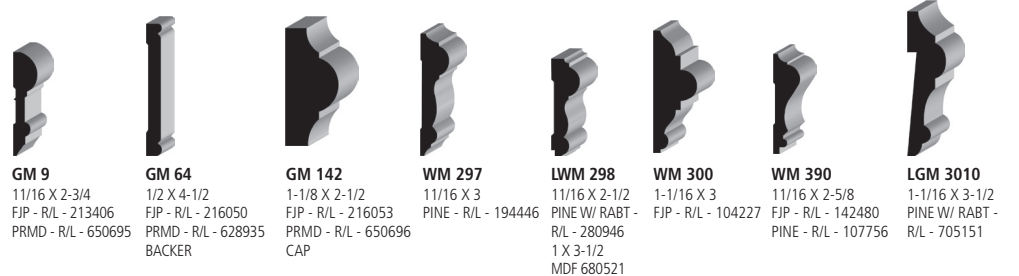

Crown

Casing

Chair Rail

Mullion

Backband

Cove

Base Cap

Bed Mould

Picture

Brick Mould

Drip Cap

Panel Mould

Ply Cap

Stop

Edging

S4S/Lattice