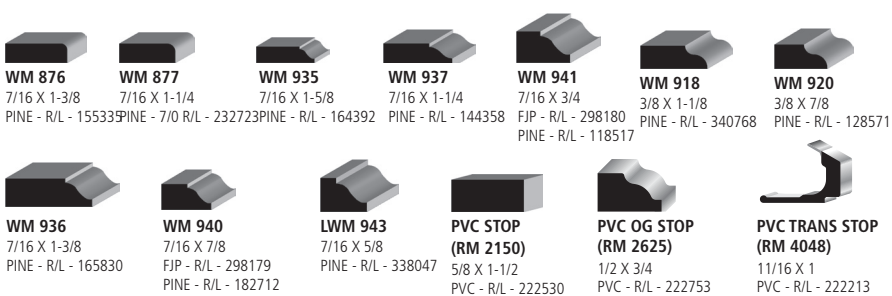

Picture

Brick Mould

Drip Cap

Panel Mould

Ply Cap

Stop

Edging

S4S/Lattice

Astragal

Jamb

Corner Guard

Rake/Shingle Mould

Base Shoe

Screen

Plinth/Rosette

Chamfer