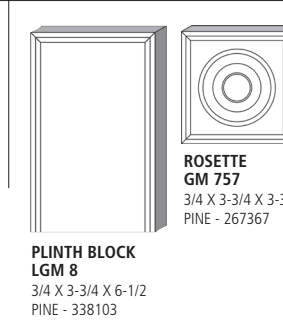

Picture

Brick Mould

Drip Cap

Panel Mould

Ply Cap

Stop

Edging

S4S/Lattice

Astragal

Jamb

Corner Guard

Rake/Shingle Mould

Base Shoe

Screen

Plinth/Rosette

Chamfer

Mantel

Apron

Handrail

Rounds - Full, Half & Qtr

Stool

Sill Nosing

Base