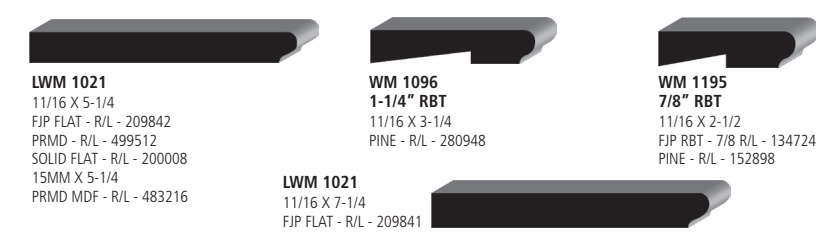

Mantel

Apron

Handrail

Rounds - Full, Half & Qtr

Stool

Sill Nosing

Base