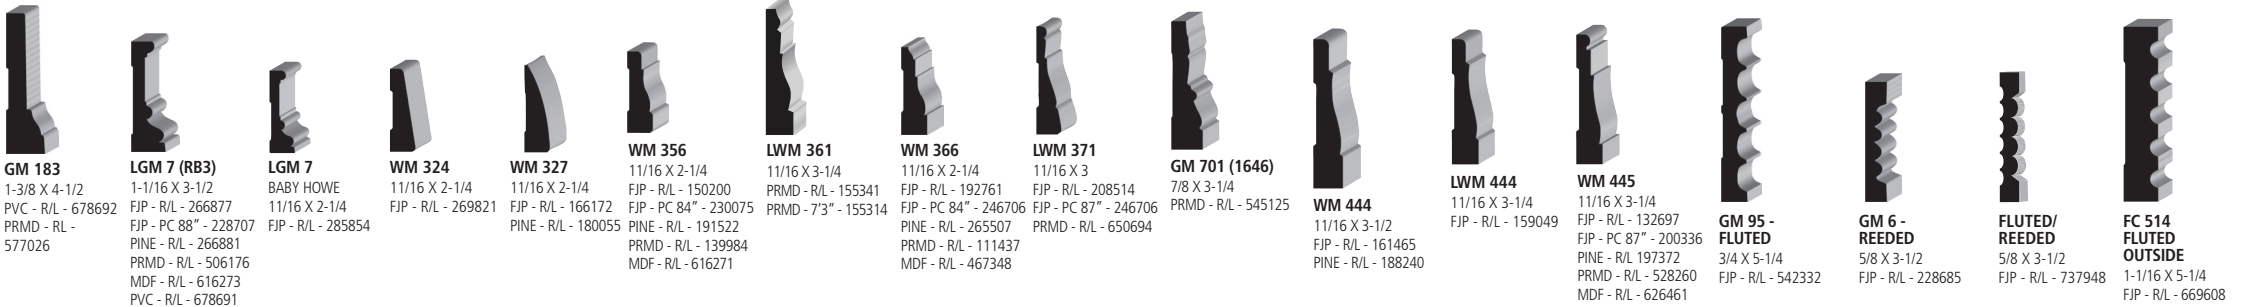

Crown

Casing

Chair Rail

Mullion

Backband

Cove

Base Cap

Bed Mould

Picture

Brick Mould

Drip Cap

Panel Mould

Ply Cap

Stop

Edging

S4S/Lattice