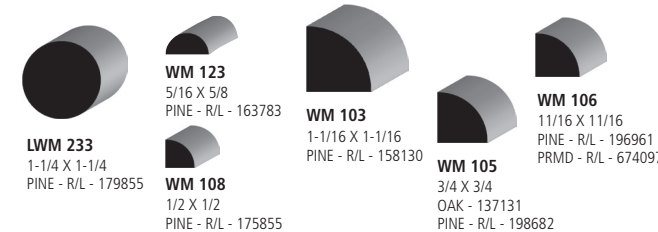

Mantel

Apron

Handrail

Rounds - Full, Half & Qtr

Stool

Sill Nosing

Base