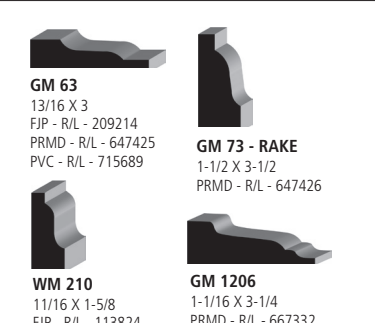

Astragal

Jamb

Corner Guard

Rake/Shingle Mould

Base Shoe

Screen

Plinth/Rosette

Chamfer