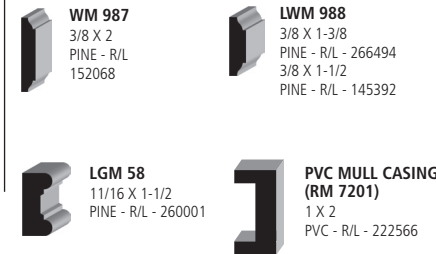

Crown

Casing

Chair Rail

Mullion

Backband

Cove

Base Cap

Bed Mould

Picture

Brick Mould

Drip Cap

Panel Mould

Ply Cap

Stop

Edging

S4S/Lattice