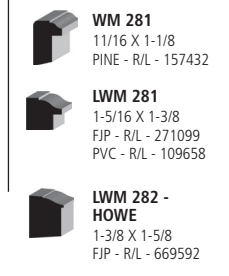

Crown

Casing

Chair Rail

Mullion

Backband

Cove

Base Cap

Bed Mould

Picture

Brick Mould

Drip Cap

Panel Mould

Ply Cap

Stop

Edging

S4S/Lattice