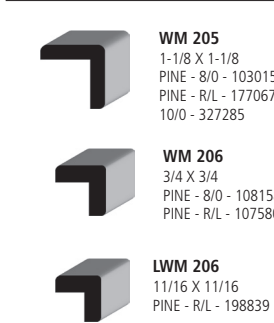

Corner Guard