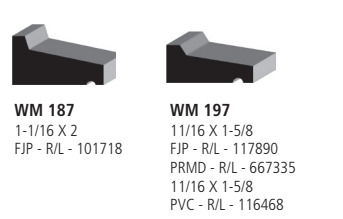

Crown

Casing

Chair Rail

Mullion

Backband

Cove

Base Cap

Bed Mould

Picture

Brick Mould

Drip Cap

Panel Mould

Ply Cap

Stop

Edging

S4S/Lattice