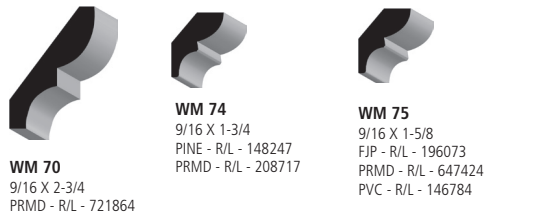

Crown

Casing

Chair Rail

Mullion

Backband

Cove

Base Cap

Bed Mould

Picture

Brick Mould

Drip Cap

Panel Mould

Ply Cap

Stop

Edging

S4S/Lattice