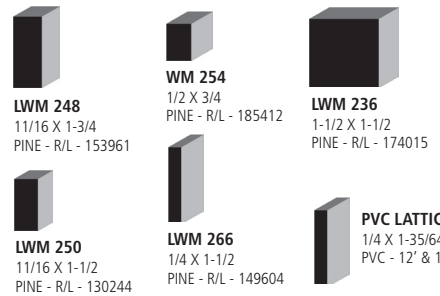

Picture

Brick Mould

Drip Cap

Panel Mould

Ply Cap

Stop

Edging

S4S/Lattice