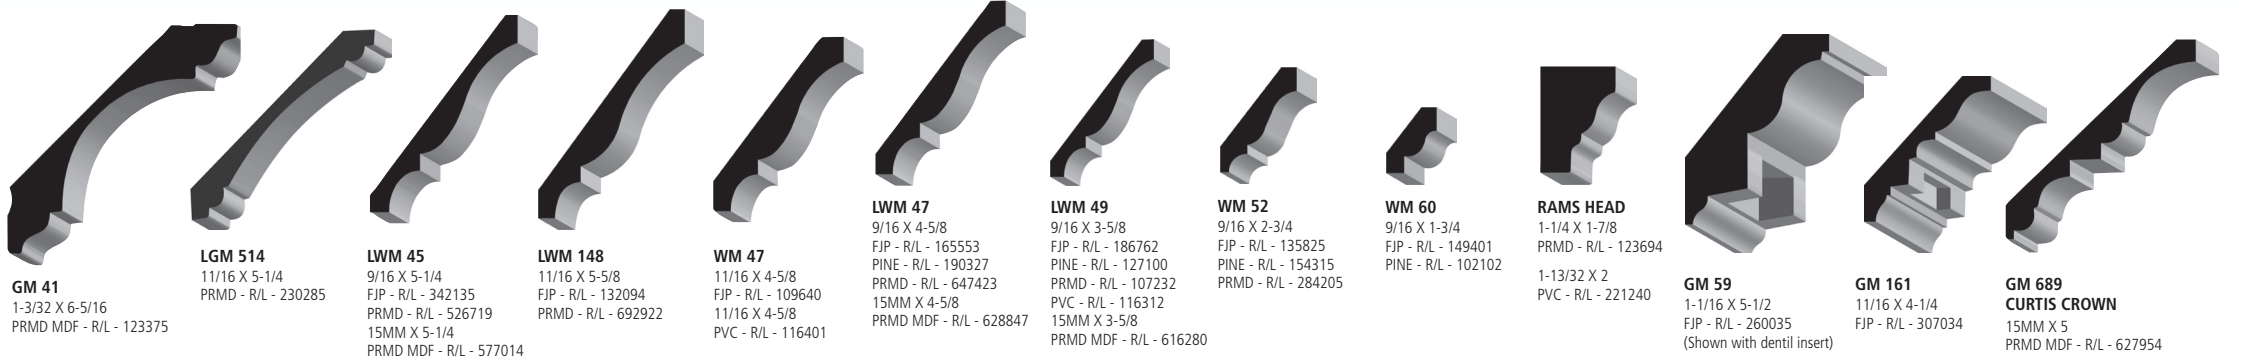

Crown

Casing

Chair Rail

Mullion

Backband

Cove

Base Cap

Bed Mould

Picture

Brick Mould

Drip Cap

Panel Mould

Ply Cap

Stop

Edging

S4S/Lattice