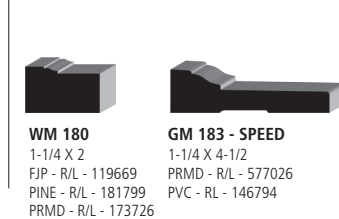

Crown

Casing

Chair Rail

Mullion

Backband

Cove

Base Cap

Bed Mould

Picture

Brick Mould

Drip Cap

Panel Mould

Ply Cap

Stop

Edging

S4S/Lattice